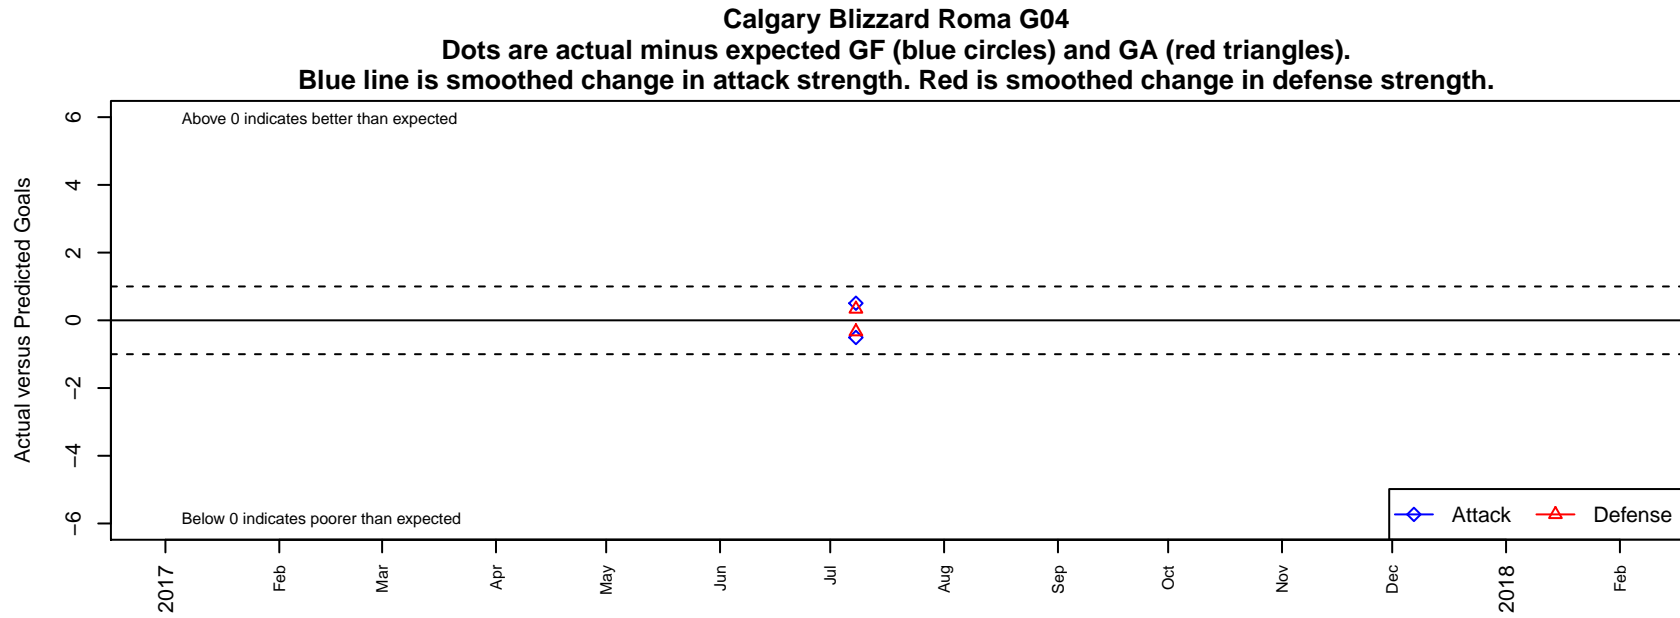

Calgary Blizzard Roma G04

Calgary, AB
G04 total strength=1437
attack=10.27 defense=8.04

alt names used:
BLIZZARD ROMA

Venues played:
2017 PCU Summer Classic Silver

date	home		away		venue	pred.home	pred.away
2017-07-08	Calgary Blizzard Roma G04	6	Oregon Trail SC Fury G04	1	2017 PCU Summer Classic Silver	5.50	0.67
2017-07-08	PCU Red 2 G04	0	Calgary Blizzard Roma G04	2	2017 PCU Summer Classic Silver	0.33	2.51